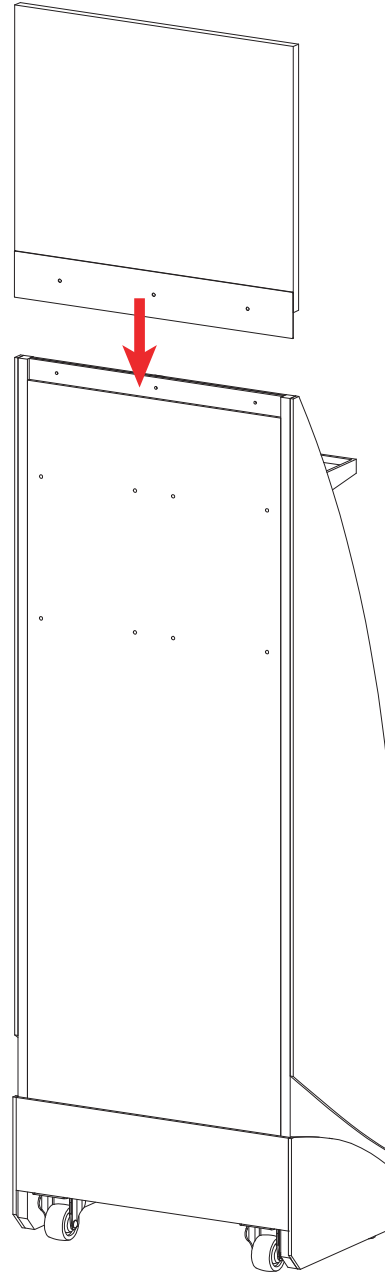

Please contact your local
Titleist Representative before
discarding this display.

INSTALLATION GUIDE | 10.2022

UJ220048-C PROV1 48 DOZEN FLOOR DISPLAY

Installation package

DISPLAY BODY (x1)

HEADER (x1)

THUMB SCREW(x3)

Installation Instructions

Install the header from backside of the display with three thumb screws offered.

IMPORTANT-Once the installation is complete please scan the QR code below or on the display to register this display