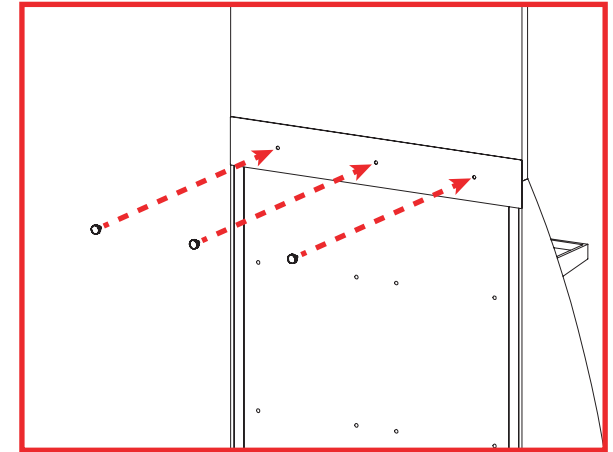

Please contact your local
Titleist Representative before
discarding this display.

INSTALLATION GUIDE | 10.2022

UJ220048-C PROV1 48 DOZEN FLOOR DISPLAY

Installation package

DISPLAY BODY (x1)

HEADER (x1)

THUMB SCREW(x3)

Installation Instructions

Install the header from backside of the display with three thumb screws offered.

IMPORTANT-Once the installation is complete please scan the QR code below or on the display to register this display