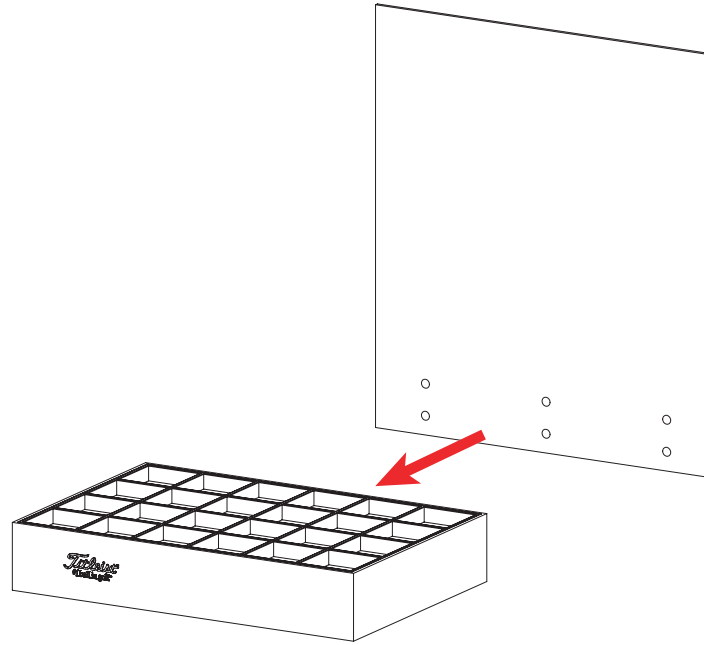

Please contact your local
Titleist Representative before
discarding this display.

INSTALLATION GUIDE | 10.2022

UJ220048-A PRO V1 COUNTER DISPLAY (6 DZ)

Installation package

BACKER (x1)

BASE (x1)

Installation Instructions

Place the backer at the back of the base, it will connect to the base through the magnets inserted .

IMPORTANT-Once the installation is complete please scan the QR code below or on the display to register this display