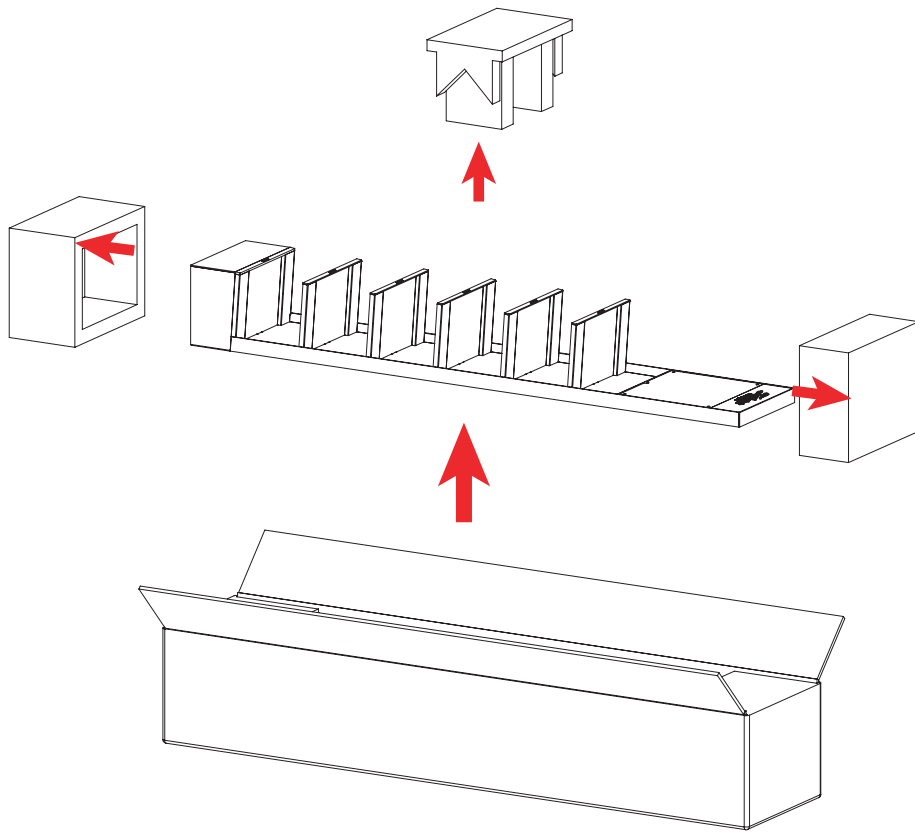

**Please contact your local
Titleist Representative before
discarding this display.**

INSTALLATION GUIDE | 10.2022

UF100391 Titleist 1S FSDU 24 dozen

Installation Instructions

1

Take out the display with EPE protectors together from crate, then discard EPE protectors off the display.

2

IMPORTANT-Once the installation is complete please scan the QR code below or on the display to register this display