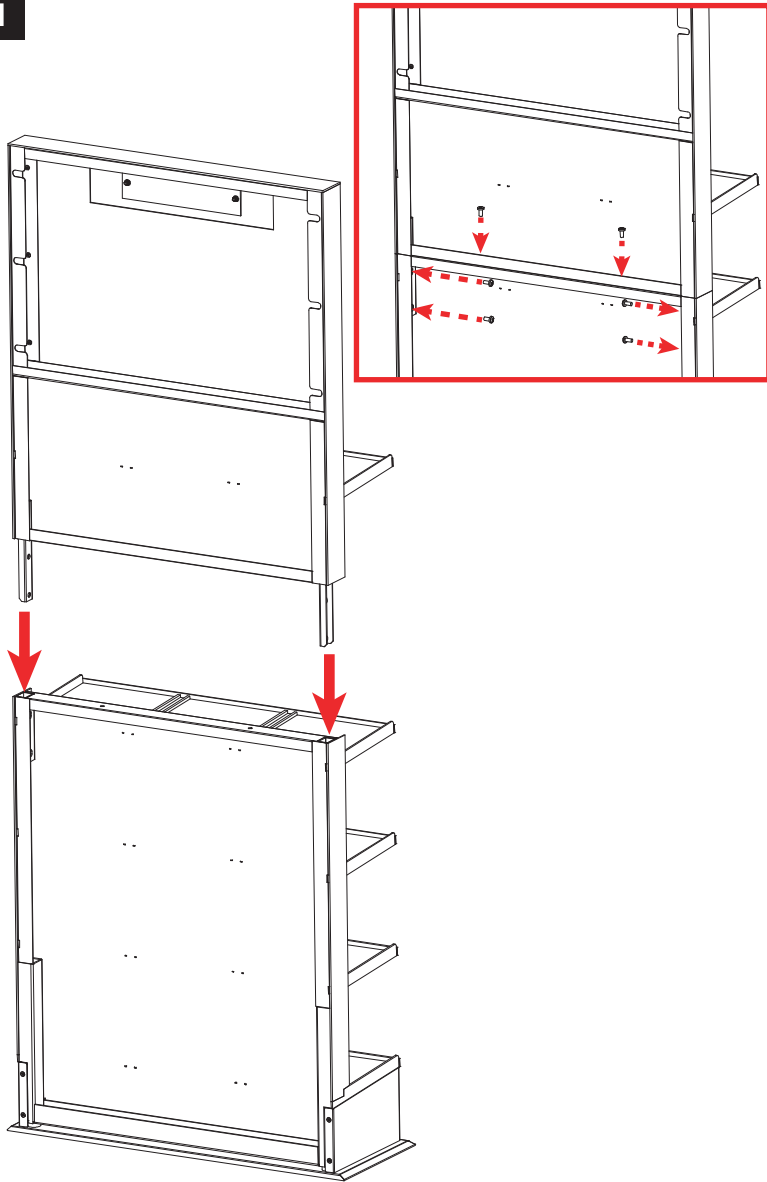

## Installation package

UPPER SECTION (x1)

UPPER SECTION (x1)

BACKER (x1)

M6x12 SCREWS (x6)

# Installation Instructions

1

Insert the upper section in the bottom section, secure both with M6X12 screws.

2

Place the backer onto the backside of the display.

3

**IMPORTANT**-Once the installation is complete please scan the QR code below or on the display to register this display