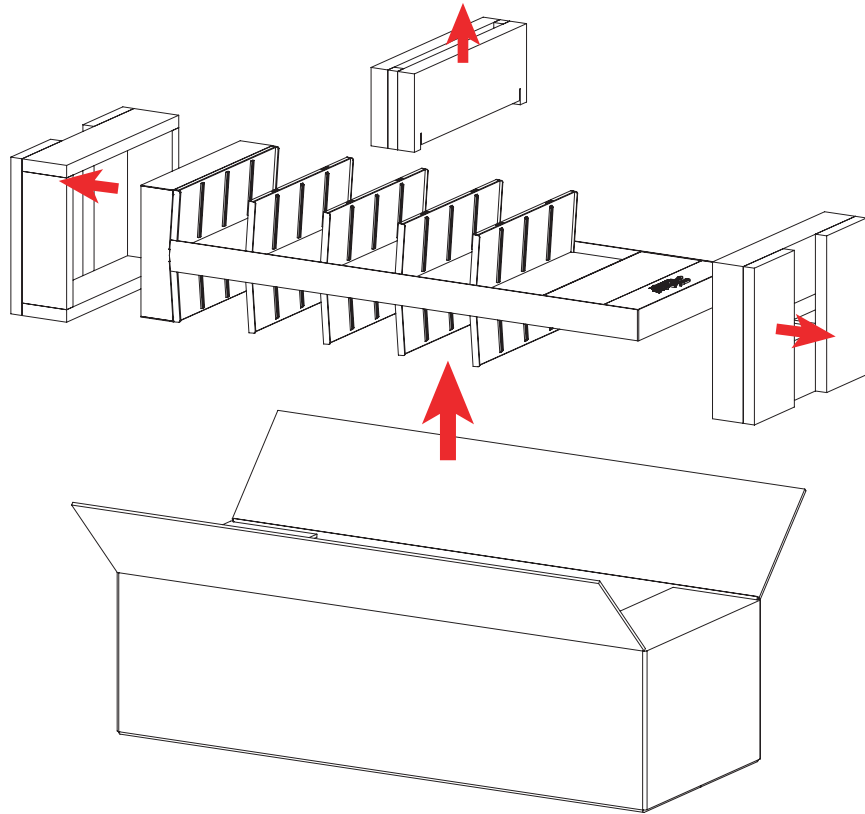

**Please contact your local
Titleist Representative before
discarding this display.**

INSTALLATION GUIDE | 10.2022

UF100392 100 Dozen-Special play floor display

Installation Instructions

1

Take out the display with EPE protectors together from crate, then discard EPE protectors off the display.

2

IMPORTANT-Once the installation is complete please scan the QR code below or on the display to register this display