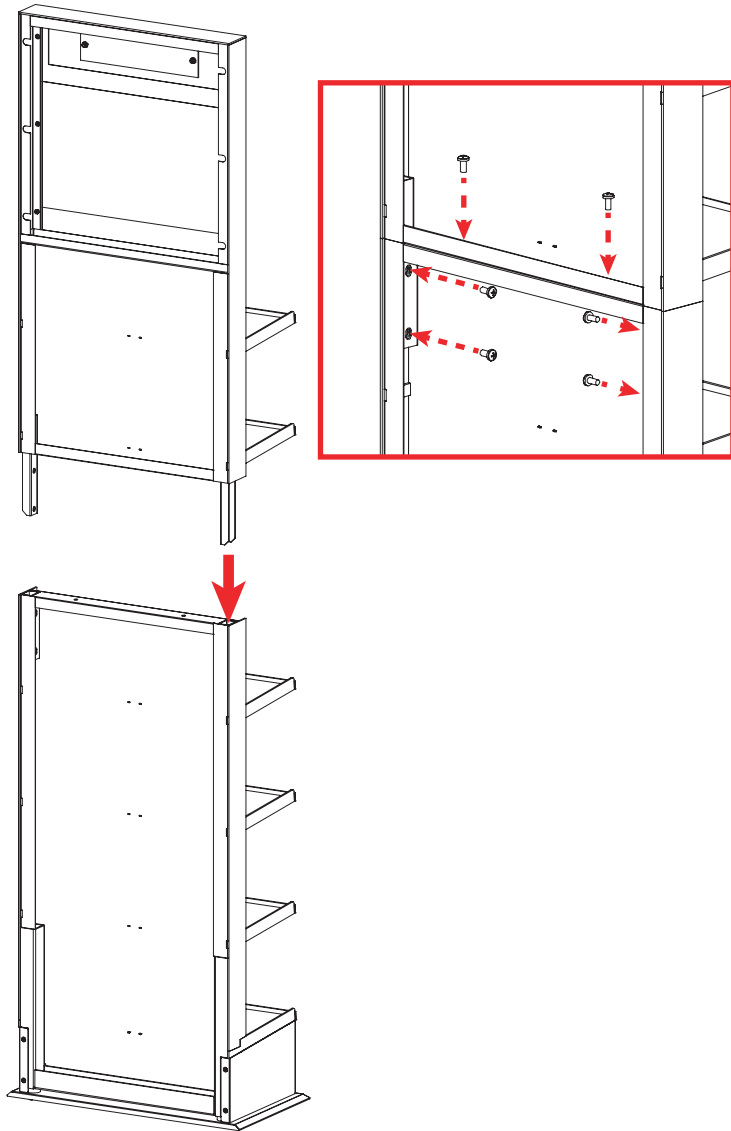

## Installation package

UPPER SECTION (x1)

UPPER SECTION (x1)

BACKER (x1)

M6x12 SCREWS (x6)

# Installation Instructions

1

Insert the upper section in the bottom section, secure both with M6X12 screws.

2

Place the backer onto the backside of the display.

3

**IMPORTANT**-Once the installation is complete please scan the QR code below or on the display to register this display