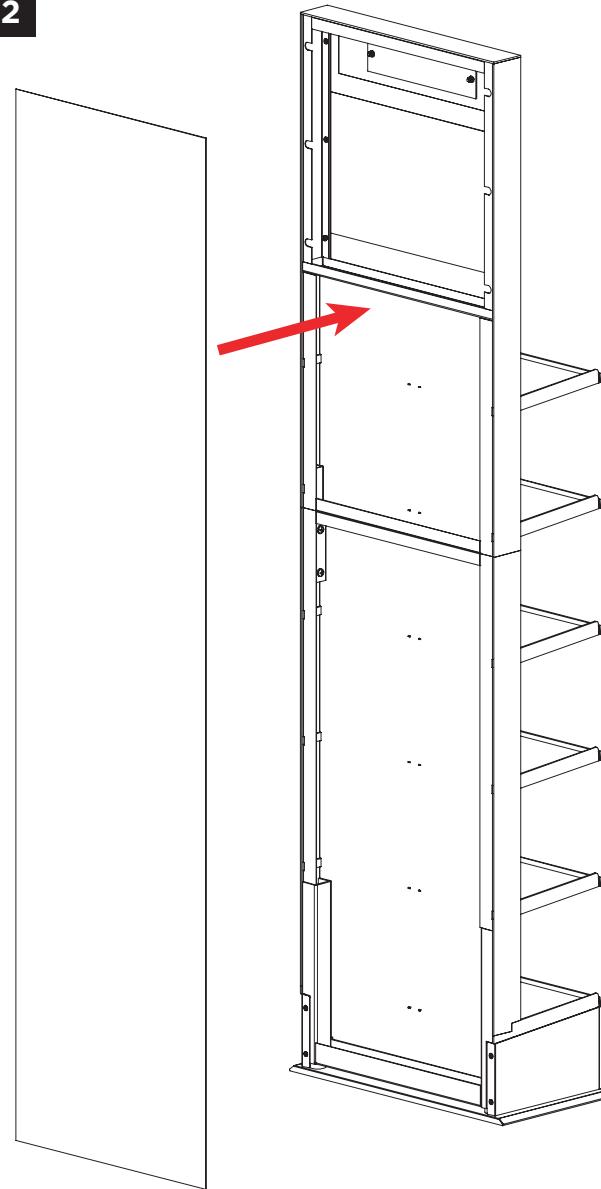

## Installation package

UPPER SECTION (x1)

UPPER SECTION (x1)

BACKER (x1)

M6x12 SCREWS (x6)

# Installation Instructions

1

Insert the upper section in the bottom section, secure both with M6X12 screws.

2

Place the backer onto the backside of the display.

3

**IMPORTANT**-Once the installation is complete please scan the QR code below or on the display to register this display