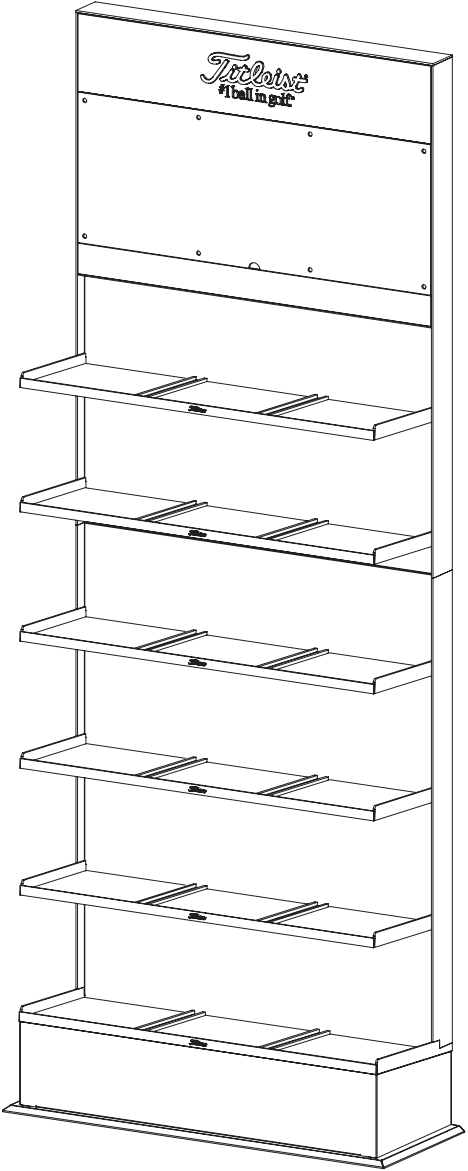

**Please contact your local
Titleist Representative before
discarding this display.**

INSTALLATION GUIDE | 10.2022

UJ220075-C 72 dozen tall floor display

INFORMATION

Installation package

UPPER SECTION (x1)

UPPER SECTION (x1)

BACKER (x1)

M6x12 SCREWS (x6)

Installation Instructions

1

Insert the upper section in the bottom section, secure both with M6X12 screws.

2

Place the backer onto the backside of the display.