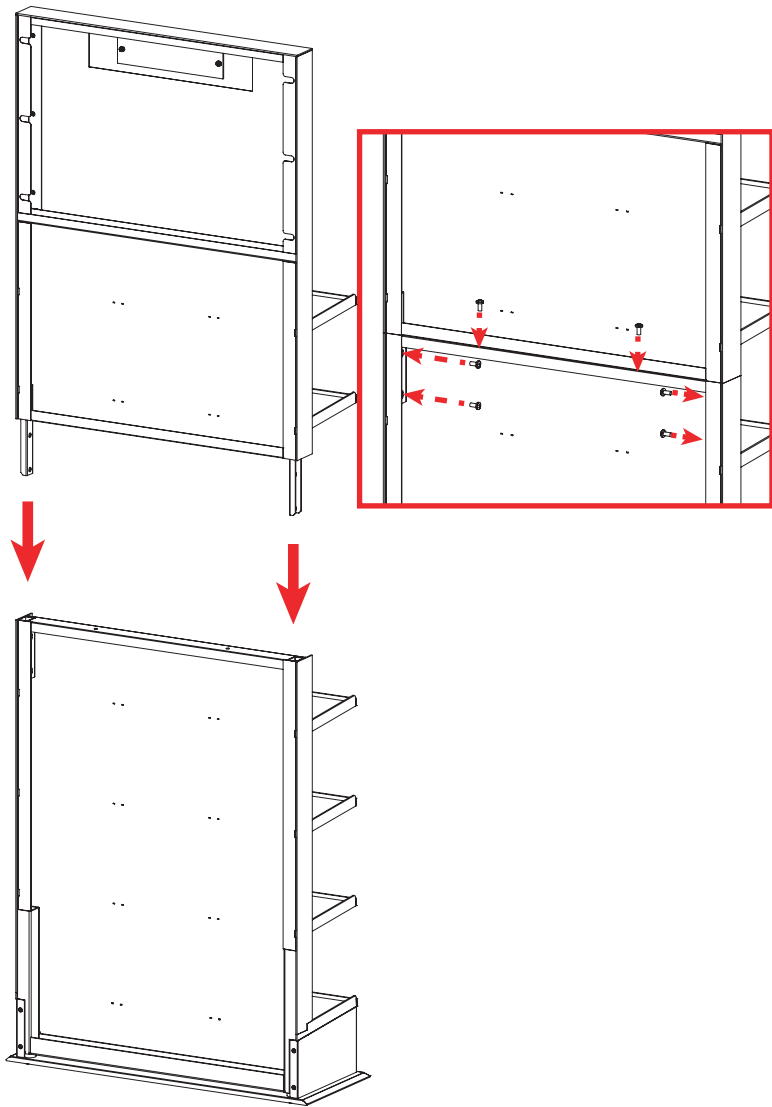

UPPER SECTION (x1)

BACKER (x1)

M6x12 SCREWS (x6)

Installation Instructions

1

Insert the upper section in the bottom section, secure both with M6X12 screws.

2

Place the backer onto the backside of the display.