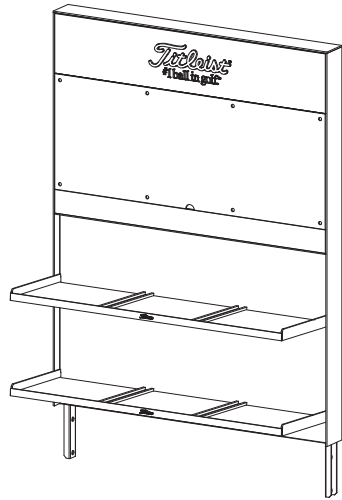

**Please contact your local
Titleist Representative before
discarding this display.**

INSTALLATION GUIDE | 10.2022

UJ220075-C 72 dozen tall floor display

INFORMATION

Installation package

UPPER SECTION (x1)

UPPER SECTION (x1)

BACKER (x1)

M6x12 SCREWS (x6)

Installation Instructions

1

Insert the upper section in the bottom section, secure both with M6X12 screws.

2

Place the backer onto the backside of the display.