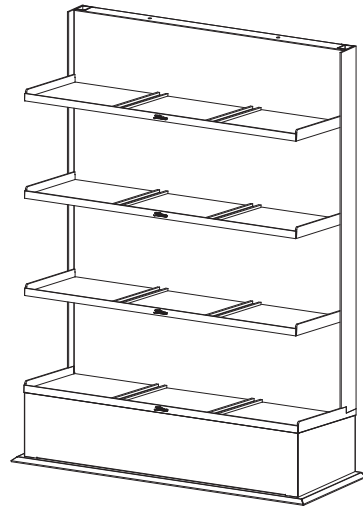

**Please contact your local
Titleist Representative before
discarding this display.**

INSTALLATION GUIDE | 10.2022

UJ220075-C 72 dozen tall floor display

INFORMATION

Installation package

UPPER SECTION (x1)

UPPER SECTION (x1)

BACKER (x1)

M6x12 SCREWS (x6)

Installation Instructions

1

Insert the upper section in the bottom section, secure both with M6X12 screws.

2

Place the backer onto the backside of the display.